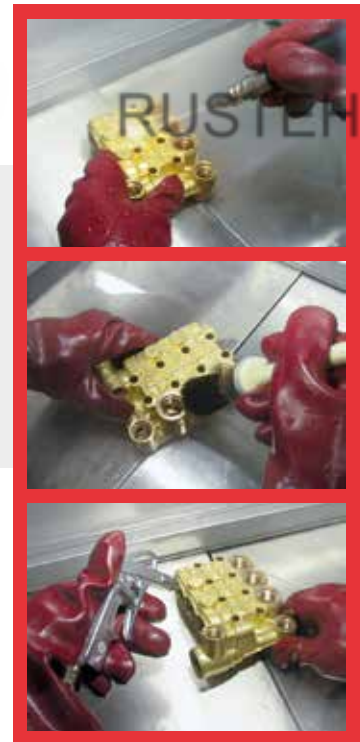

LAVAPEN LAVAPEN AP50

MANUAL
PART WASHER

SPEED SPEED

A line of machines for the automatic washing of small and medium size mechanical parts. The high quality of the washing is obtained by special jets and the slow controlled rotation of the basket. PLC and display Touchscreen management enable a complete personalization of the washing cycles. The high number of accessories available make these machines suitable for every need.